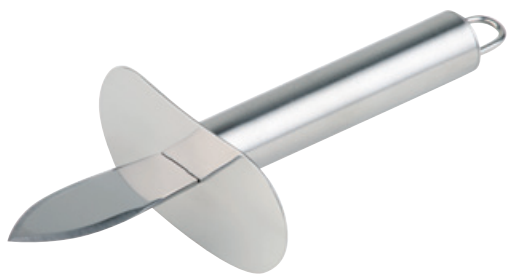

**Austernbrecher
"CLASSIC"**

Edelstahl
mit eingelassener Klinge und Fingerschutz
ergonomisch profilierter Griff
Materialstärke 1,8 mm
spülmaschinenfest

**oyster knife
"CLASSIC"**

stainless steel
with ergonomic designed handle
and guard
material 1,8 mm thick
dishwasher proof

Nr. No.	Klingen-Größe cm blade-size cm	Länge cm length cm	€
74200	6	17	4,50