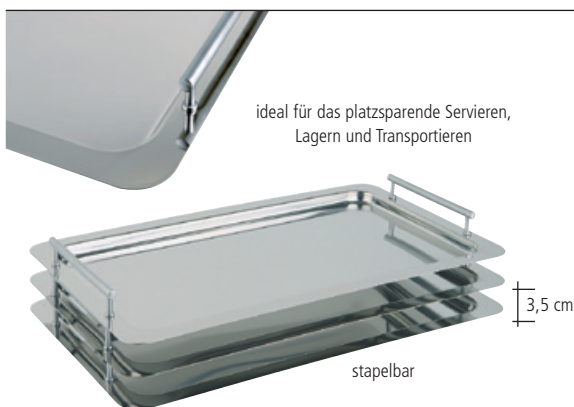

System-Tablett GN 1/1 "CLASSIC"
Edelstahl, stapelbar
mit glattem Rand
mit fest verschraubten Griffen und Distanzstücken
Distanz zwischen den Tablett ca. 3,5 cm

tray GN 1/1 "CLASSIC"
stainless steel, stackable
smooth edge
incl. screwed handles and distance pillars
approx. 3,5 cm distance between the trays

Nr. No.	Größe size cm		€
11295	53 x 32,5	GN 1/1	30,25