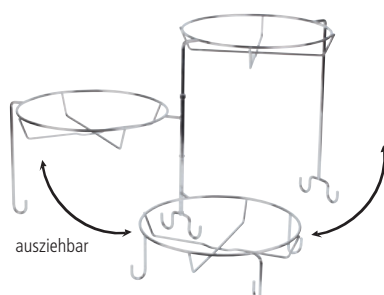

Buffet-Gestell für Körbe

2-stufig
Metall hartverchromt
passend für 2 runde Körbe Ø 38-40 cm,
z.B. Nr. 40144, 40149, 30298
Körbe können mit Rolltop-Haube
(Nr. 18387 oder 18388)
kombiniert werden
platzsparend zusammenziehbar
Lieferung ohne Körbe

buffet stand for baskets

2-tier
metal chrome plated
made for 2 round baskets Ø 38-40 cm,
for example APS-No. 40144, 40149, 30298
baskets can be combined with
rolltop-cover (APS-No. 18387 or 18388)
can be pushed together,
place saving
delivery without baskets

Nr. No.	max. Größe cm max. size cm	Ring innen cm ring inside cm	Höhe cm height cm	€
33223	92 x 47	Ø 36	30	54,00

Einzelteile / spare parts

18388	Ø 38	Haube / cover		18,90
30298	Ø 40	Korb / basket	8	10,75
40144	Ø 39	Korb / basket	10	11,35
40149	Ø 40	Korb / basket	20	14,40

Buffet-Gestell für Körbe

3-stufig
Metall hartverchromt
passend für 3 runde Körbe Ø 38-40 cm,
z.B. APS-Nr. 40144, 40149, 30298
Körbe können mit Rolltop-Haube
(18387 / 18388) kombiniert werden.
platzsparend zusammenziehbar
Lieferung ohne Körbe und Hauben

buffet stand for baskets

3-tier
metal chrome plated
made for 3 round baskets Ø 38-40 cm,
for example APS-No. 40144, 40149, 30298
baskets can be combined with rolltop-cover
(18387 / 18388) can be pushed together.
place saving
delivery without baskets and rolltop-cover

Nr. No.	max. Größe cm max. size cm	Ring innen cm ring inside cm	Höhe cm height cm	€
33224	92 x 77	Ø 36	50	85,00

Einzelteile / spare parts

18388	Ø 38	Haube / cover		18,90
30298	Ø 40	Korb / basket	8	10,75
40144	Ø 39	Korb / basket	10	11,35
40149	Ø 40	Korb / basket	20	13,80
18387	Ø 38	Haube mit Goldgriff cover with gold handle	20	18,90
18388	Ø 38	Haube mit Chromgriff cover with chrome handle	20	18,90