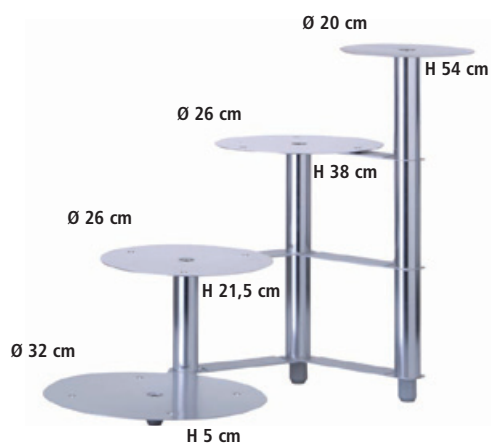

Etagen-Tortenständer

Aluminium
sehr stabile Ausführung
für Hochzeiten, Buffets
oder für Warenpräsentationen
4 Etagen, individuell gestaltbar

cake stand

aluminium
very stable execution
usable for wedding cakes, buffets
or for displaying pastries etc.
4 floors, individual arrangeable

Nr. No.	Größe cm size cm	€
77336	Ø 20 / 26 / 26 / 32	200,00

Einzelteile / spare parts

77339	Verbindungsstück / connecting piece	16,00