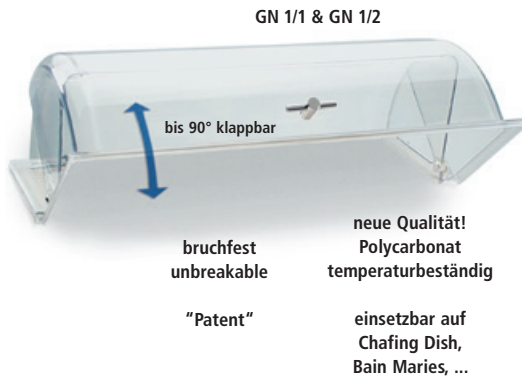

Made in Germany

Rolltop-Haube

passend für GN-Behälter, -Tablets, etc.
glasklarer Kunststoff
bruchfest
leichtgängig auf- und zuklappbar 90°
temperaturbeständig
-30°C bis ca. 120°C

cover

clear plastic
suitable for GN chafing dish,
GN trays, GN pans
solid quality, to be opened 90°
heat-resistance -30°C to 120°C

Nr. No.	Größe cm size cm	Höhe cm height cm		€
11008	53 x 32,5	17	GN 1/1 Goldgriff / gold handle	59,90
11010	53 x 32,5	17	GN 1/1 Chromgriff / chrome handle	59,90
12008	32,5 x 26,5	15	GN 1/2 Goldgriff / gold handle	51,60
12010	32,5 x 26,5	15	GN 1/2 Chromgriff / chrome handle	51,60