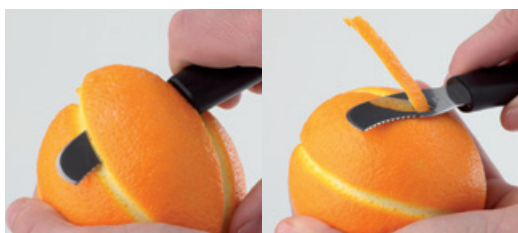

**Orangenschäler
"ORANGE"**

zum Einritzen von Linien in
hartschaligen Zitrusfrüchten
zum Schälen von Zitrusfrüchten
ohne das Fruchtfleisch zu verletzen
Edelstahl mit Ziselierhaken
Griff aus Nylon/Fiberglas

**orange peeler
"ORANGE"**

to score lines and design hard fruits
and vegetables
to peel citrus fruits
without bashing the pulp
stainless steel with hook
material handle: nylon/fibreglass

Nr. No.	Länge cm length cm	€
88828	17,5	2,60