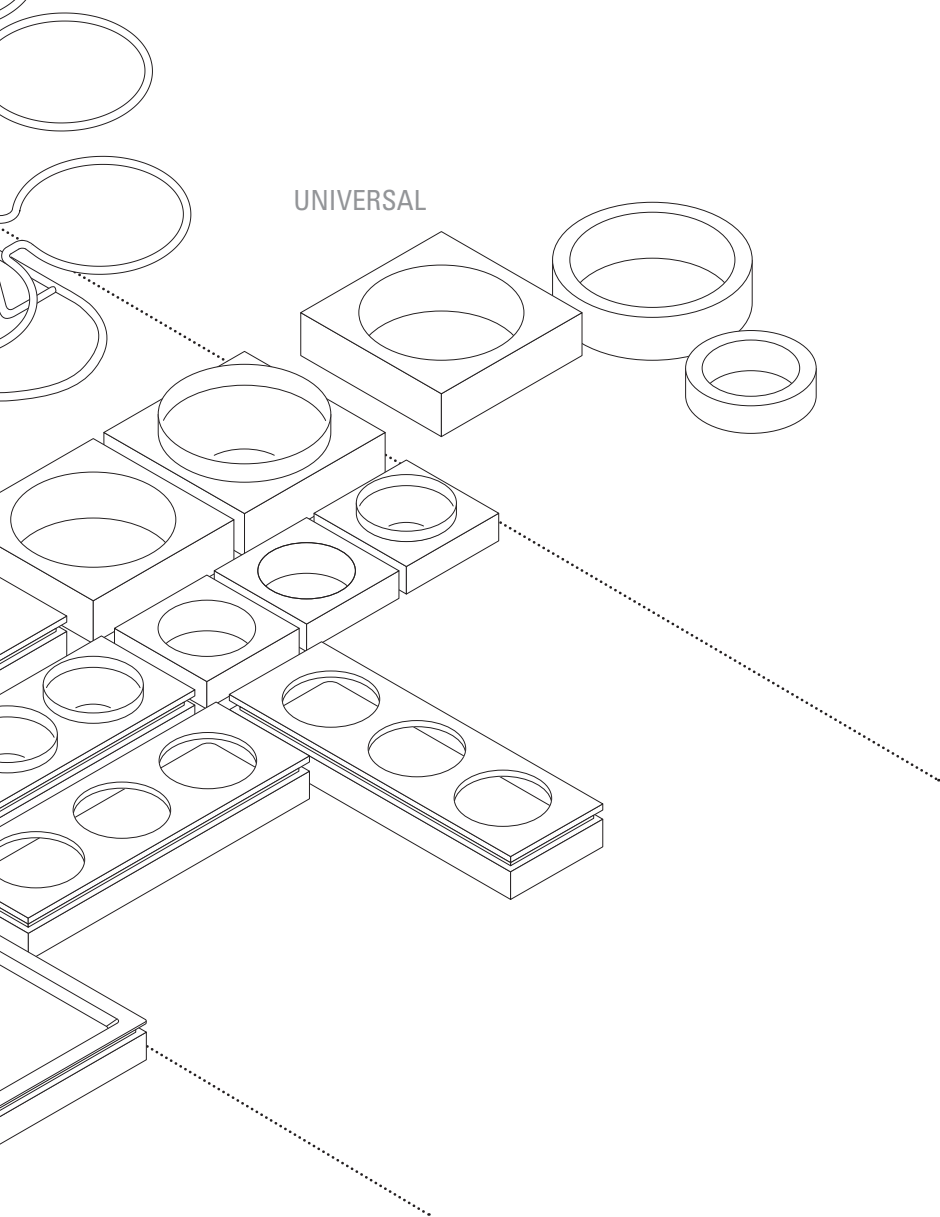

„Ein Buffet sollte eine durchdachte Struktur haben – nicht nur im Interesse des Gastes, sondern auch des Gastronomen. Dennoch darf eine Systematik nicht zu starr sein, um auch visuell den kulinarischen Erlebnisraum zu unterstützen.“

Benedikt Sauerland / sieger design

SYSTEM & SOLITÄR

Die klare Struktur des Buffetsystems FRAMES erleichtert dem Gast die Orientierung am Buffet. Die modularen Ergänzungen bieten aber darüber hinaus umfangreiche Spielräume, das eigene Buffet zu individualisieren.

The clear structure of the FRAMES buffet range helps diners find their way around the buffet. A number of additional modules are also available, providing ample potential for creating customised buffet displays.

2. MASSBEZÜGE DER SYSTEMELEMENTE

3. SOLITÄRE ERGÄNZUNGEN DES SYSTEMS

4. ERWEITERBARKEIT DURCH ZUBEHÖR