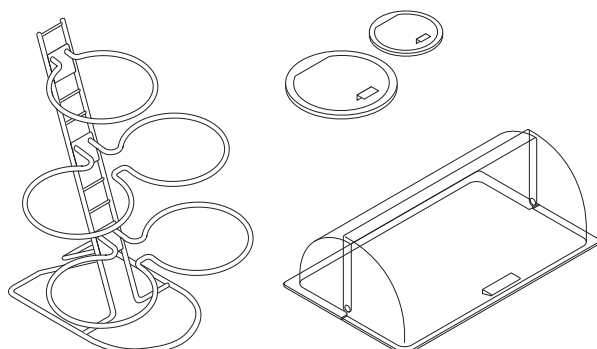

ERWEITERBAR

Zubehör wie Schalenständer, Hauben und Deckel ergänzen und erweitern die Möglichkeiten des Buffetsystems.

Accessories such as bowl stands, covers and lids enhance and extend the buffet range's potential.