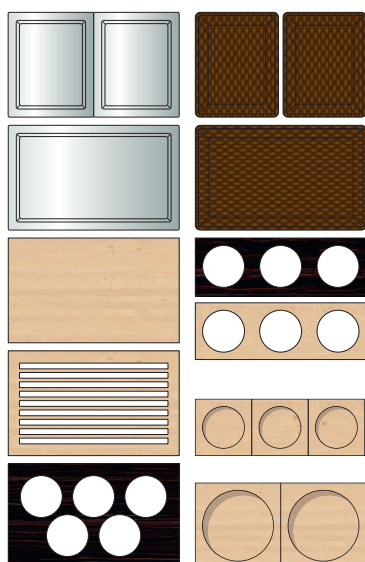

2. MASSBEZÜGE DER SYSTEMELEMENTE