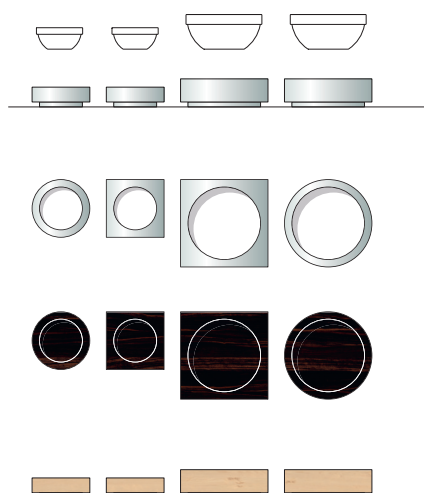

3. SOLITÄRE ERGÄNZUNGEN DES SYSTEMS