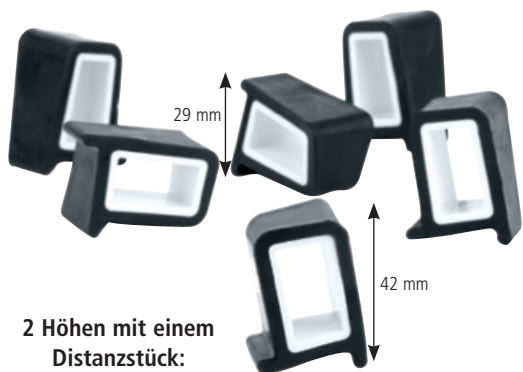

knife cleaner

18/10 stainless steel, mirror
polished finish
heavy gauge
with top insert from rubber
for temperatures up to 80°C
soft plastic insert to protect
the knife blades

Nr. No.	Größe cm size cm	Höhe cm height cm	Liter liters	€
88111	Ø 13	18	1,5	54,00

2 Höhen mit einem
Distanzstück:
29 mm und 42 mm

Distanzstücke

Innovation für die Küche
Die Hochstapler sind entwickelt
worden, um Zeit und Raum zu
sparen. Speiseteller können im Voraus
vorbereitet werden. Die kleinen
rutschfesten Distanzstücke werden an
drei verschiedenen Stellen angebracht.
Diese drei Hochstapler sorgen für
den nötigen Platz für die Speisen und
sie sind die Stützen für die darauf
gestellten Teller.

Distance piece

The distance pieces "Hochstapler"
were developed to save time and
room. Dining plates can be prepared
in advance. The small non-slip
distance pieces are placed on
three different positions of the plate.
These three pieces ensure the
needed space for the food and
build the support for the next
plate to be stacked.

**9-teiliges Set Distanzstücke
"HOCHSTAPLER"**

Silikon / ABS
schwarz-weiß
spülmaschinenfest
Backofen geeignet bis 120°C

**9 pcs. set distance pieces
"HOCHSTAPLER"**

silicone / ABS
black-white
dishwasher proof
suitable for ovens up to 120°C

Nr. No.	Größe mm size mm	€
88916	42 x 29 x 25	9,00

Zwei verschiedene Abstand-Höhen
sind mit diesem Set möglich:
29 mm oder 42 mm.

Each piece provides
two different distances:
29 mm or 42 mm.