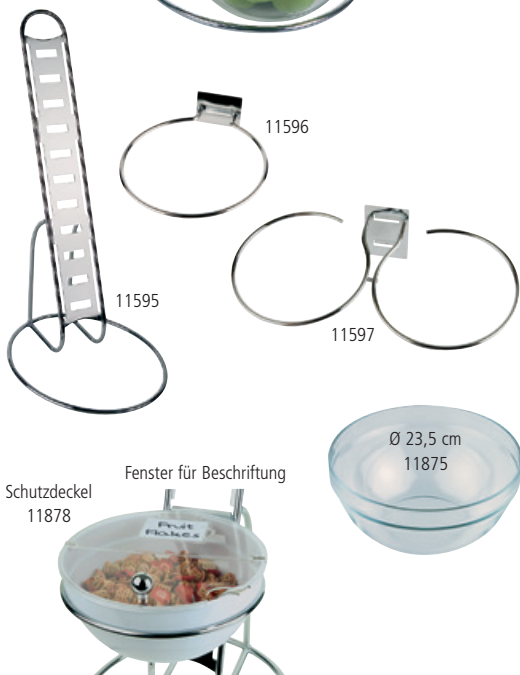

Schutzdeckel
11878

Fenster für Beschriftung

Ø 23,5 cm
11875

**Buffet-Leiter
"BIG"**

Schalen-Halterungen sind einfach einhängbar.

Viele Kombinationsmöglichkeiten für die Präsentationen am Buffet.

Ideal für Müsli, Flakes oder Cerealien aber auch Obst, Salate, etc.

gut tragbar

einfach und individuell zusammensetzbar

**buffet ladder
"BIG"**

single and double rings to assemble easily and individually

many combinations possible

best for muesli, cereals, fruits, salads, etc.

easy to carry

easy and individual to use

**Set, 3-stufig, 12-teilig
"BIG"**

- 4 Glasschalen Ø 23 cm, 2,5 Liter
- 4 Schutzdeckel, klappbar Fenster für Beschriftung
- 1 Leiter, Metall verchromt
- 1 Doppelring
- 2 Einzelringe

**set, 3-tier, 12 pcs.
"BIG"**

- 4 glas bowls Ø 23 cm, 2.5 liters
- 4 covers, hinged with card for inscription
- 1 ladder, metal chrome plated
- 1 double ring
- 2 single rings

Nr. No.	Größe cm size cm	Höhe cm height cm	€
11598	39 x 31	66	130,00

**Set, 4-stufig, 11-teilig
"BIG"**

- 6 Glasschalen Ø 23 cm, 2,5 Liter
- 1 Leiter, Metall verchromt
- 2 Doppelringe
- 2 Einzelringe

**set, 4-tier, 11 pcs.
"BIG"**

- 6 glas bowls Ø 23 cm, 2.5 liters
- 1 ladder, metal chrome plated
- 2 double rings
- 2 single rings

Nr. No.	Größe cm size cm	Höhe cm height cm	€
11599	39 x 31	66	114,00

Einzelteile / spare parts

Nr. No.	Größe cm size cm	Höhe cm height cm	€
11595			Leiter-Gestell / frame 44,00
11596			Einzelring / single ring 9,50
11597			Doppelring / double ring 18,00
11875	Ø 23,5	11	Glasschale / bowl 2,5l 3,35
11877	Ø 23,5		Schutzdeckel mit Goldkugel cover with gold handle 10,45
11878	Ø 23,5		Schutzdeckel mit Chromkugel cover with chrome handle 10,45