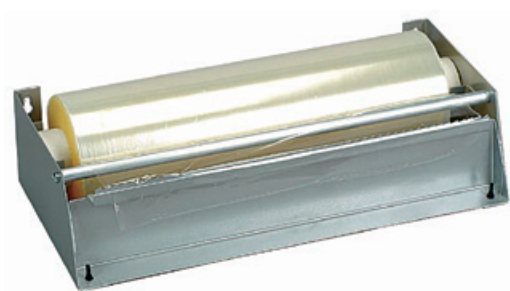

Folien-Abreibvorrichtung, einfach

aus Metall
stabile Ausführung
mit Säge
für Endlosfolien
Wandmontage möglich

clingfilm tear-off-dispenser, single

made of metal
with saw
for endless rolls

Nr. No.	€
88288	für Folienbreite 30 cm / for film width 30 cm 36,00
88287	für Folienbreite 45 cm / for film width 45 cm 40,00